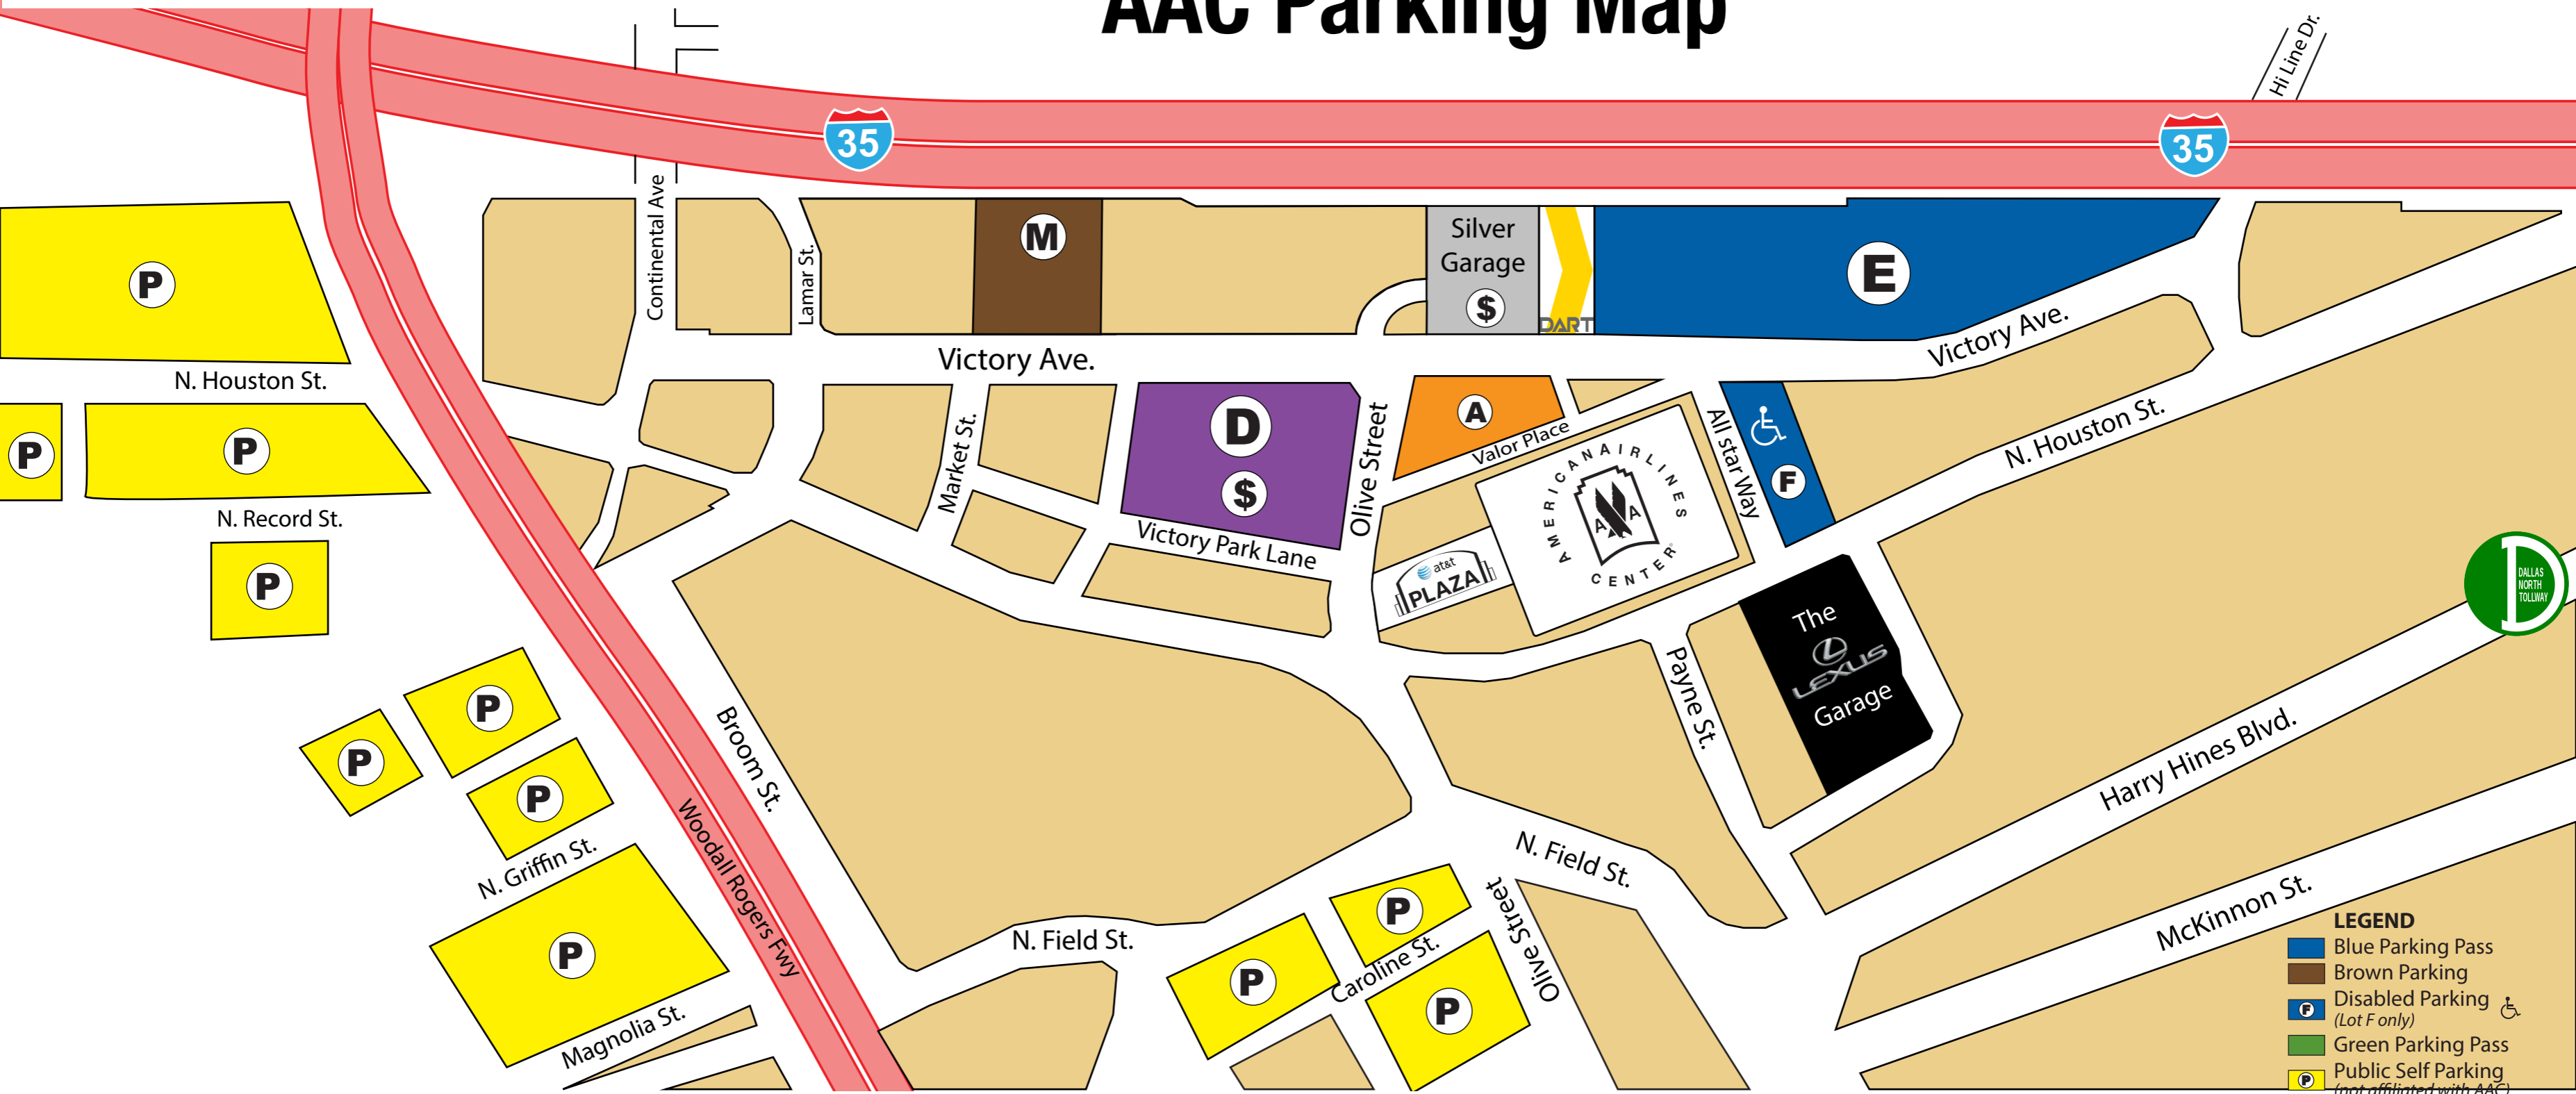

AAC Parking Map

Hi Line Dr.

Continental Ave

Lamar St.

Victory Ave.

Victory Ave.

N. Houston St.

N. Houston St.

N. Record St.

Market St.

Olive Street

Valor Place

All Star Way

Victory Park Lane

Payne St.

Harry Hines Blvd.

Broom St.

Woodall Rogers Fwy

N. Griffin St.

N. Field St.

N. Field St.

Caroline St.

Olive Street

Magnolia St.

McKinnon St.

LEGEND

- Blue Parking Pass
- Brown Parking
- Disabled Parking (Lot F only)
- Green Parking Pass
- Public Self Parking (not affiliated with AAC)
- Purple Parking
- Orange Parking
- The Lexus Garage
- Silver Parking (Pass or Cash)
- Cash Parking (Limited Availability)