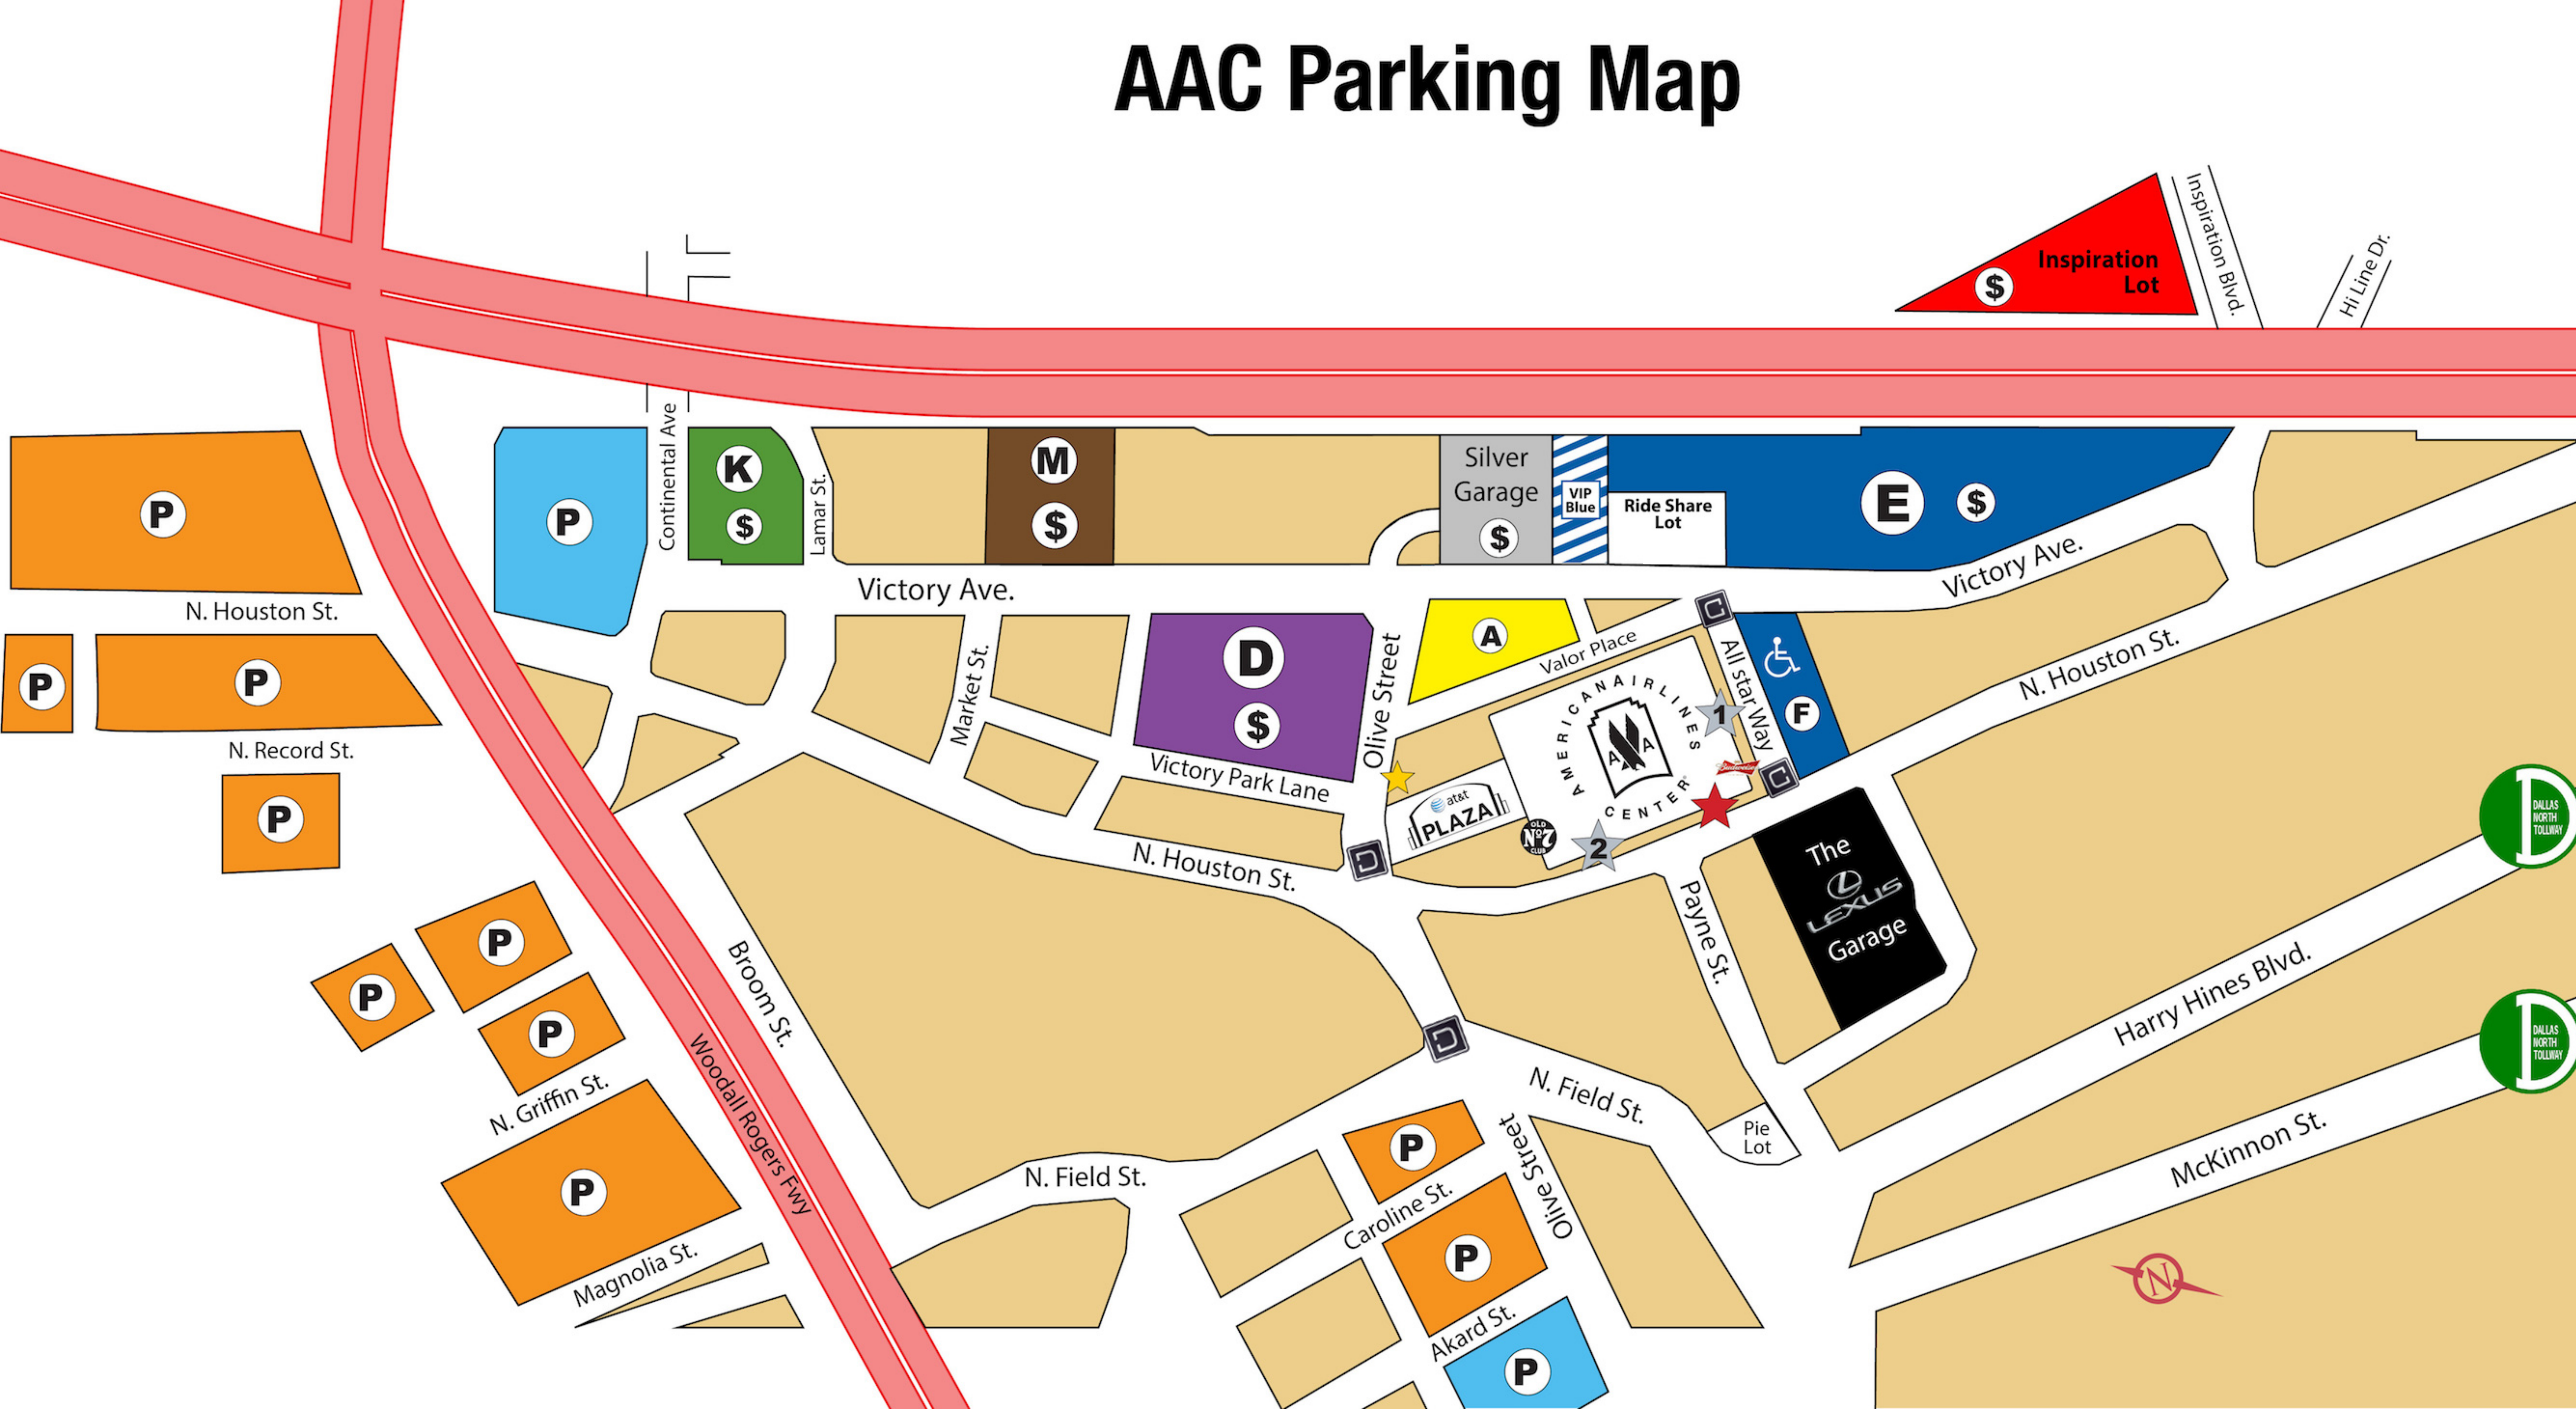

AAC Parking Map

LEGEND

- Blue Parking Pass
- Brown Parking
- Disabled Parking (Lot F only)
- Green Parking Pass
- Preferred Parking
- Public Self Parking (not affiliated with AAC)
- Inspiration Lot
- Purple Parking
- The Lexus Garage
- Silver Parking (Pass or Cash)
- Yellow Parking
- VIP Blue
- Cash Parking (Limited Availability)
- Box Office
- Gold Parking
- Northeast Platinum Entrance
- Southeast Platinum Entrance
- Jack Daniel's Old No. 7 Club
- Eighteen|76
- Uber pickup/drop-off